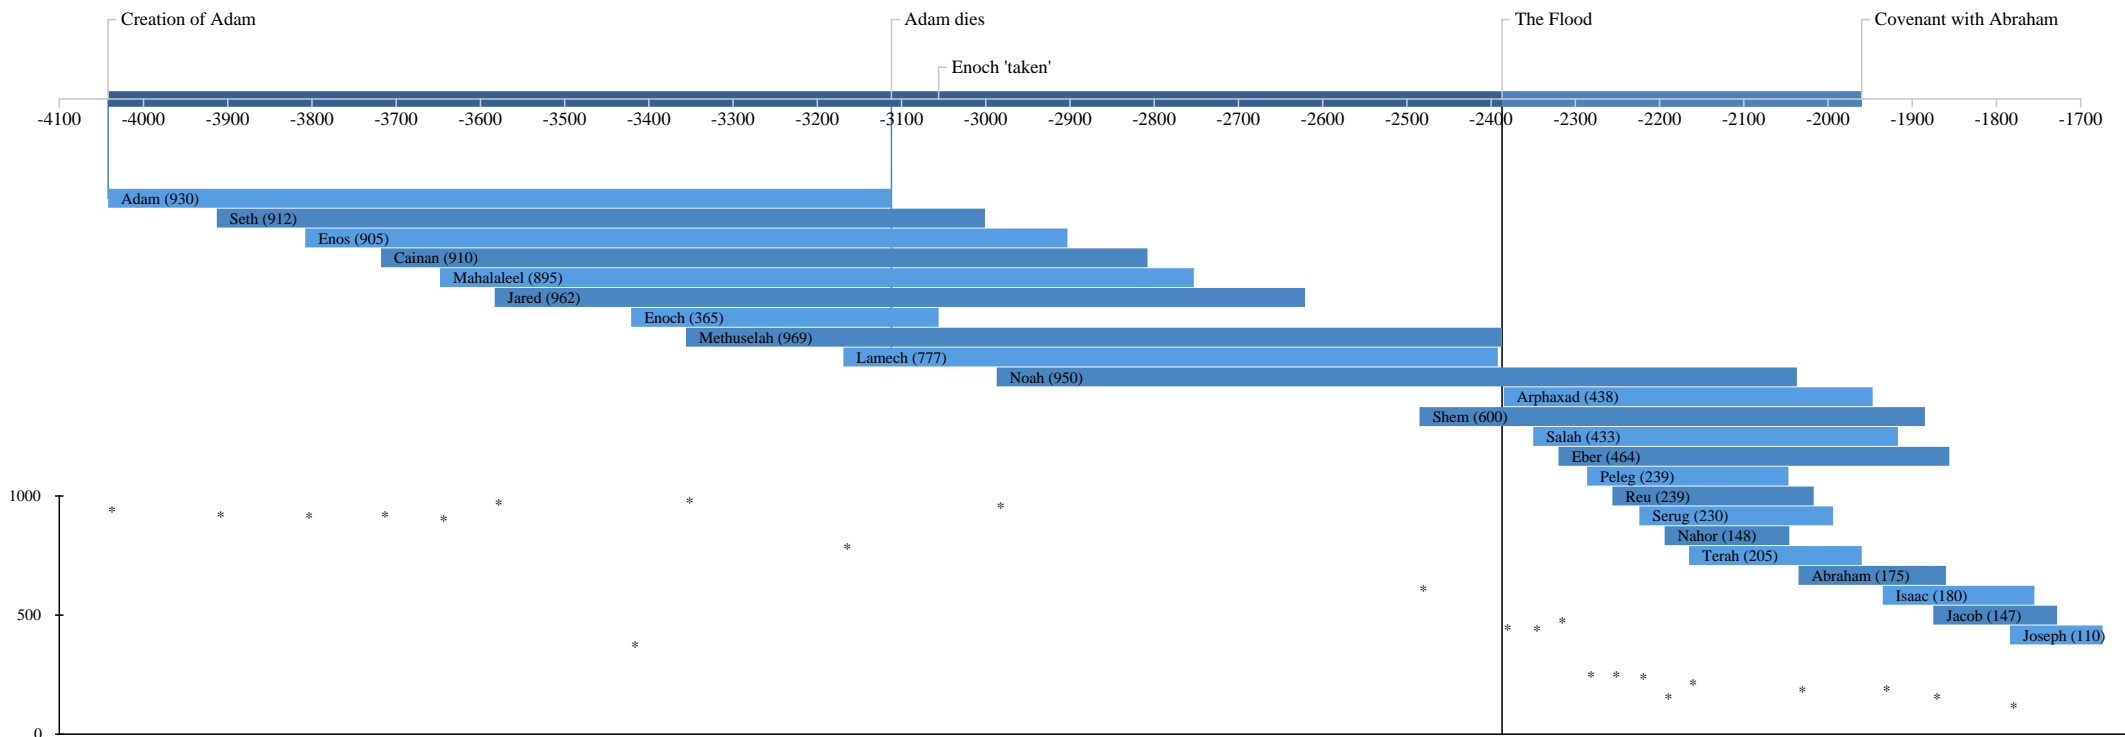

# Genesis from Adam to Abraham - timeline

Dates based on M. Anstey's exposition of »Bible Chronology (of the h. OT)

■ Adam to the Flood  
■ The Flood to Abraham

Cross-plot of longevity (y) versus year-of-birth (x)  
A significant change is seen from before to after the Flood